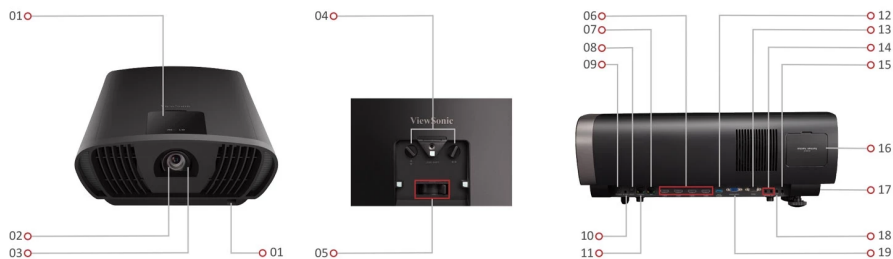

PROJECTOR  
**X100-4K**

**Key Features**

- True 4K UHD visual experience
- Cinema SuperColor+™ Technology with 125% Rec.709
- 2nd generation LED technology with 30,000 hours lifespan
- Wide H/V lens shift for flexible installation
- Extremely low fan noise (20 dB) ensuring pure viewing

**Product Description**

ViewSonic's X100-4K is a 2,900 LED Lumens 4K UHD home cinema projector of superior performance and great value. Fulfilling movie lovers' dreams with 2nd generation LED technology, for cinematic colors and reliable light source life, low fan noise (20 dB), wide H/V lens shift and optical zoom combined into a proprietary design, the X100-4K serves as a professional choice for every home.

- 15. Audio Out
- 16. Keypad
- 17. Wi-Fi Dongle(Optional)
- 18. AUX
- 19. Computer In

**Visit Us** ■ [www.viewsonic.com](http://www.viewsonic.com)

**SPECIFICATION**

Native Resolution:	3840x2160
Brightness:	2900 (LED Lumens)
Contrast Ratio:	3000000:1
Display Color:	1.07 Billion Colors
Light Source Type:	LED
Light Source Life (hours) with Normal Mode:	up to 30000
Lamp Watt:	RGBB LED
Lens:	F1.8-1.825, f=12.62-15.13mm
Projection Offset:	0%
Throw Ratio:	1.2-1.44
Optical Zoom:	1.2x
Image Size:	40"-200"
Throw Distance:	1.06m-6.37m , (100
Keystone:	+/- 40° (V)
Lens Shift V. Range:	+65%, -0%
Lens Shift H. Range:	+25%, -25%
Audible Noise (Normal):	23dB
Audible Noise (Eco):	20dB
Local Storage:	Total 16GB , (12GB available storage)
Input Lag:	66.8 ms
Resolution Support:	VGA(640 x 480) to , 4K(3840 x 2160)
HDTV Compatibility:	480i, 480p, 576i, 576p, 720p, 1080i, 1080p, 2160P
Horizontal Frequency:	15K-135KHz
Vertical Scan Rate:	23-120Hz

Audio out (3.5mm):	1
S/PDIF:	1
Speaker:	20W Cube x2
USB Type A (Power):	2, (USB3.0 - 5V/2A x1,, USB2.0 - 5V/900mA x1,, share with USB A Input)
12V Trigger (3.5mm):	2

**CONTROL**

RS232 (DB 9-pin male):	1 (Female)
RJ45 (LAN control):	1
USB Micro B-2.0 (Services):	1